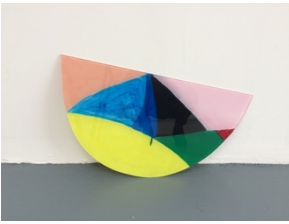

Vincent Hawkins  
Escape Route  
2015  
Gouache on paper, wooden frame  
50.5 cm x 38.4 cm x 2.5 cm  
(Paper 41.5 cm x 29.7 cm)

Kate Hawkins  
Cut  
2015  
Oil on canvas  
66 cm x 76cm

# sid motion gallery

Kate Hawkins  
Memphis Melancholy  
2015  
Oil on canvas, netting  
46 cm x 66 cm, netting variable

Kate Hawkins  
Veil Tale  
2015  
Oil on canvas, netting  
27.5 cm x 38 cm, netting variable

Kate Hawkins  
Mourning Mascara, 2015  
Oil on canvas, hinge  
25.5 cm x 37.5 cm

Vincent Hawkins  
Revealed/ Concealed  
2016  
Gouache, folded paper  
56 cm x 47 cm

Lawrence Corby  
On Rachmaninoff's Birthday. 2015,  
Oil and shellac on canvas and paper on canvas  
46 cm x 61 cm

# sid motion gallery

Sophie Mackfall  
Soft Earth  
2016  
Oil on toughened glass  
58 cm x 34 cm x 0.5 cm

Sophie Mackfall  
Moisture Drench  
2016  
Oil on toughened glass  
52 cm x 46.5 cm x 0.5 cm

Lawrence Corby  
Patroclus  
2015  
Oil, acrylic and shellac on paper and canvas on linen  
33.5 cm x 26 cm