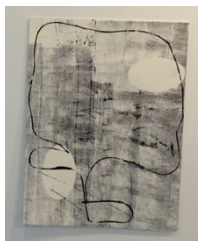

## **List of Works**

Left from door:

Kate Hawkins

Madly Sad I

2014

Oil on canvas, gloss painted wooden legs, pink netting

56 cm x 86 cm x 24 cm

Vincent Hawkins

Opening Line

2016

Oil on panel

29.8 cm x 20 cm x 1.5 cm

Vincent Hawkins

Route

2015

Gouache on paper, wooden frame

50.5 cm x 38.4 cm x 2.5 cm

(Paper 41.5 cm x 29.5 cm)

Vincent Hawkins

Disapproval Glue

2016

Gouache on paper

76.2 cm x 56 cm

# sid motion gallery

Damien Meade  
Untitled 2  
2016  
Oil on linen on board  
35 cm x 21.6 cm

Vincent Hawkins  
Crying Ink  
2016  
Oil on Canvas  
159.5 cm x 100 cm x 4.5 cm

Damien Meade  
Untitled  
2016  
Oil on linen on board  
50 x 35.2 cm